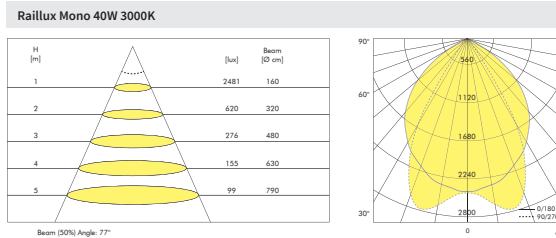

Raillux Mono

3-Phase Track Light

UGR	UGR <19	
System Power	40W	
CRI	>80Ra	
CCT	3000K	4000K
System Lumen	3800lm	3910lm
System Efficacy	95lm/W	96lm/W
LOR	Up to 80%	
Driver	Non-Dimmable Driver (included)	

PRODUCT LIST								
Article No.	Product Name	Housing Color	Louvre Color	System Lumen	CCT	CRI	System Power	Lens
2.16.0378	Raillux Mono	Grey	Grey	3800lm	3000K	>80Ra	40W	60°
2.16.0379	Raillux Mono	White	White	3800lm	3000K	>80Ra	40W	60°
2.16.0380	Raillux Mono	Black	Grey	3800lm	3000K	>80Ra	40W	60°
2.16.0381	Raillux Mono	Grey	Grey	3910lm	4000K	>80Ra	40W	60°
2.16.0382	Raillux Mono	White	White	3910lm	4000K	>80Ra	40W	60°
2.16.0383	Raillux Mono	Black	Grey	3910lm	4000K	>80Ra	40W	60°